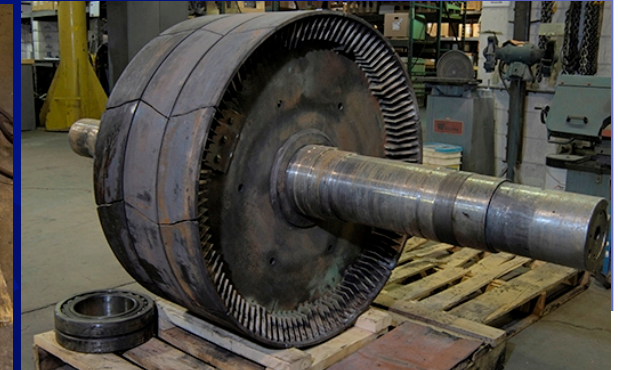

- **Our Experienced Drive Technicians Dismantle And Assess Your Drive**

And All Individual Components

- **Replace All Damaged & Worn Components With New Factory Warranted Parts**

- All Re-Manufactured Drives Are Dynamometer Tested To Certify Quality and Performance